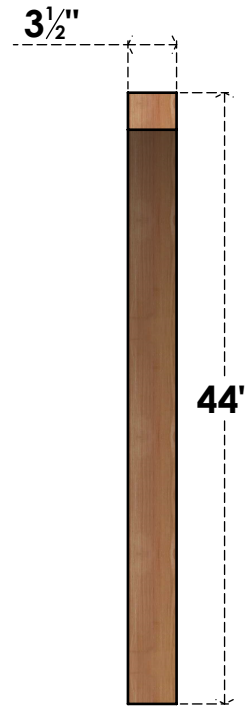

BRC04X44X44THR00SWR

3 1/2"W X 44"D X 44"H THORTON SMOOTH BRACE, WESTERN RED CEDAR

SIDE

FRONT

EKENA MILLWORK
 2300 WEST MAIN ST.
 CLARKSVILLE, TX 75426
 TOLL FREE: 866-607-0453
 WWW.EKENAMILLWORK.COM

NOTES

1. INSTALLATION TO BE COMPLETED IN ACCORDANCE WITH MANUFACTURER'S SPECIFICATIONS.
2. DRAWING MAY NOT BE TO SCALE
3. THIS DRAWING IS INTENDED FOR DESIGN AND PLANNING PURPOSES ONLY.
4. ALL INFORMATION CONTAINED HEREIN WAS CURRENT AT THE TIME OF DEVELOPMENT BUT MUST BE REVIEWED AND APPROVED BY THE PRODUCT MANUFACTURER TO BE CONSIDERED ACCURATE.
5. PRODUCTS ARE NOT KILN DRIED. THIS ITEM IS UNIQUE AND WILL CONTAIN THE NATURAL VARIATIONS THAT THE WOOD SPECIES OFFERS. THIS MAY RESULT IN VARIATIONS UP TO 1/4"