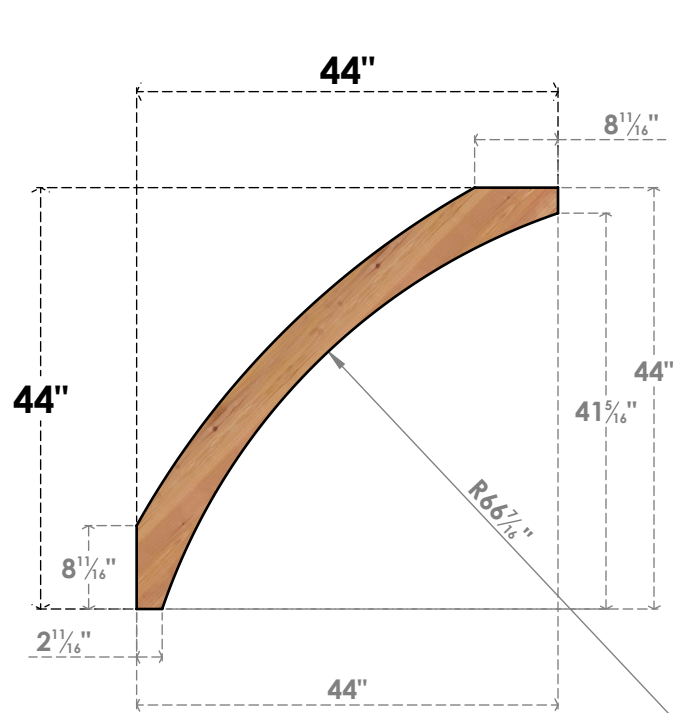

BRC04X44X44THR00SWR

3 1/2"W X 44"D X 44"H THORTON SMOOTH BRACE, WESTERN RED CEDAR

SIDE

FRONT

EKENA MILLWORK
 2300 WEST MAIN ST.
 CLARKSVILLE, TX 75426
 TOLL FREE: 866-607-0453
 WWW.EKENAMILLWORK.COM

NOTES

1. INSTALLATION TO BE COMPLETED IN ACCORDANCE WITH MANUFACTURER'S SPECIFICATIONS.
2. DRAWING MAY NOT BE TO SCALE
3. THIS DRAWING IS INTENDED FOR DESIGN AND PLANNING PURPOSES ONLY.
4. ALL INFORMATION CONTAINED HEREIN WAS CURRENT AT THE TIME OF DEVELOPMENT BUT MUST BE REVIEWED AND APPROVED BY THE PRODUCT MANUFACTURER TO BE CONSIDERED ACCURATE.
5. PRODUCTS ARE NOT KILN DRIED. THIS ITEM IS UNIQUE AND WILL CONTAIN THE NATURAL VARIATIONS THAT THE WOOD SPECIES OFFERS. THIS MAY RESULT IN VARIATIONS UP TO 1/4"